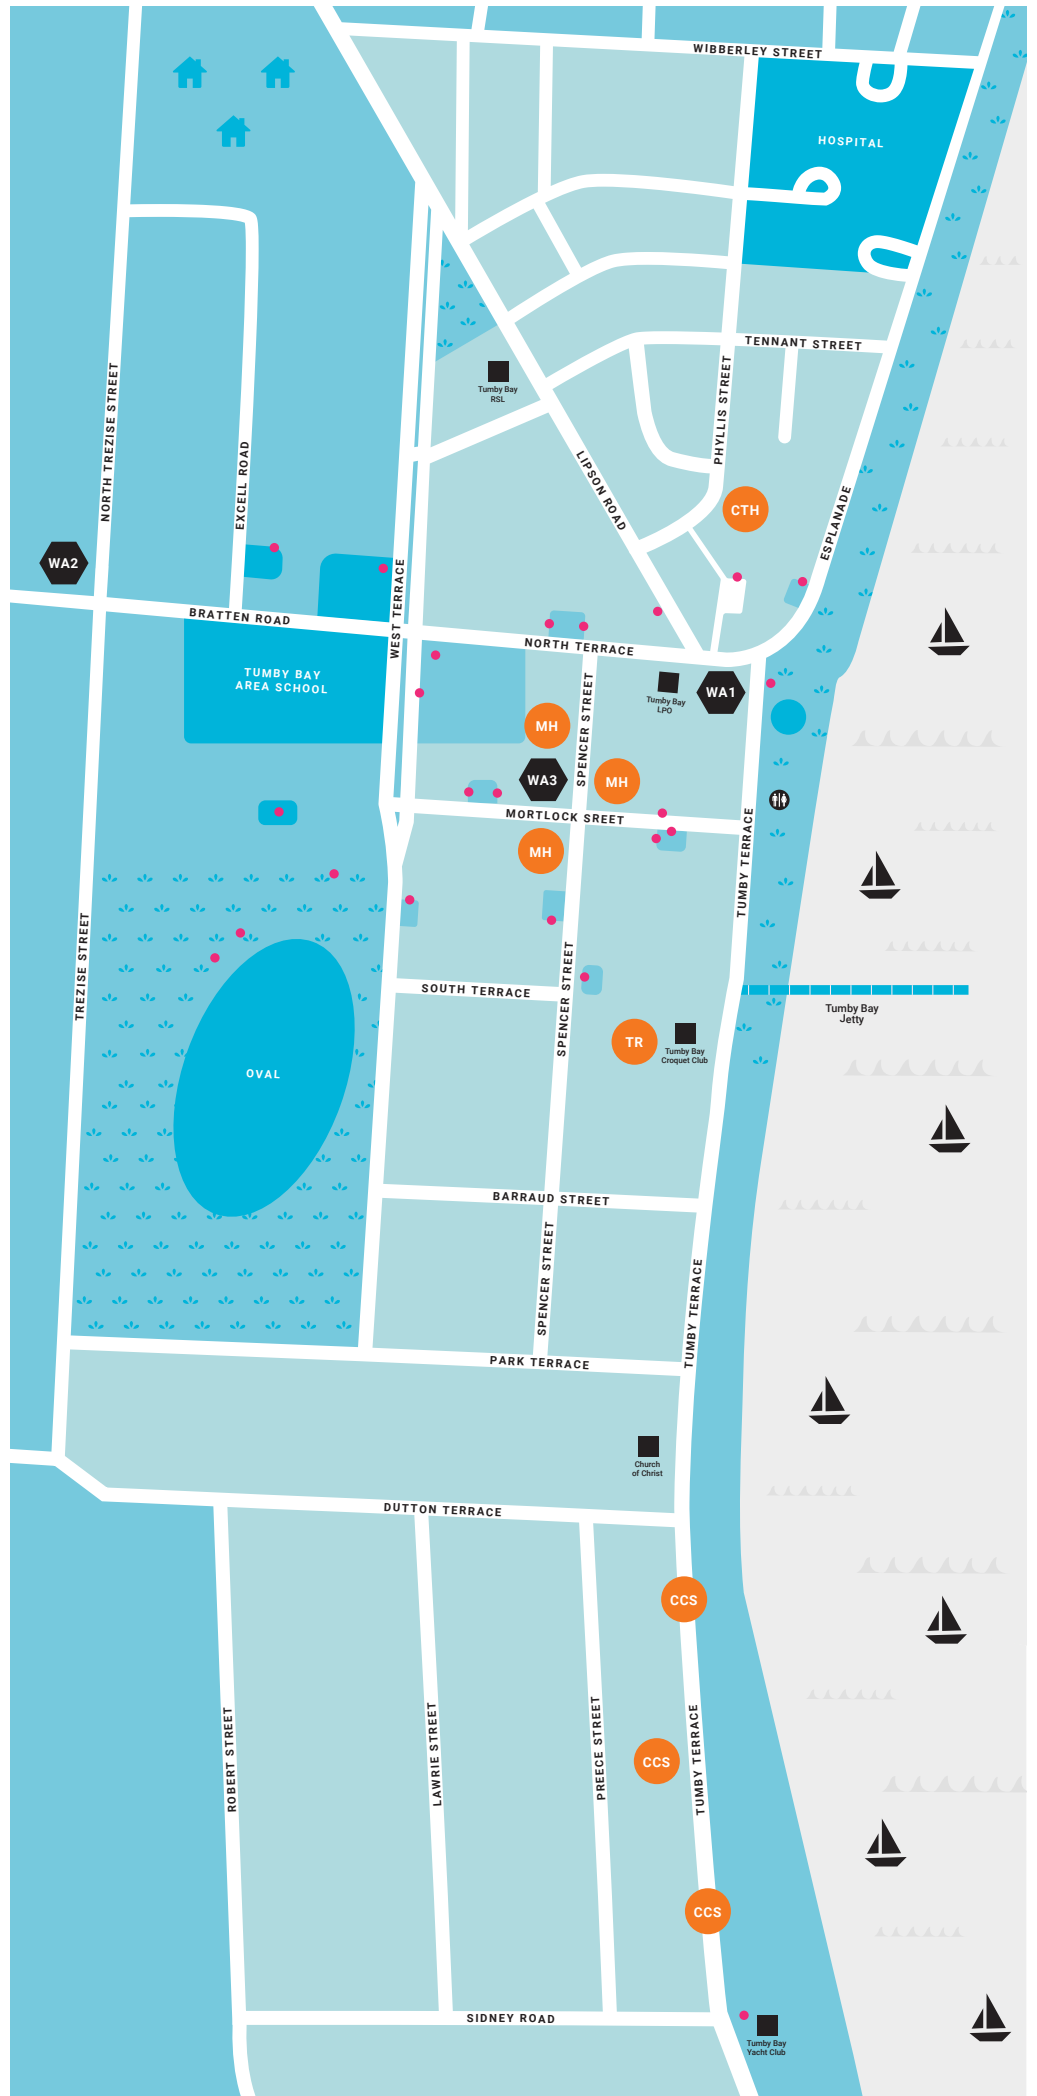

MAP

STREET ART

Wall Area 1 (WA1)

Featuring Dvate
No food, drink or other stalls
Public viewing from footpath only

Wall Area 2 (WA2)

Featuring Shawn Lu
No food, drink or other stalls
Public viewing from footpath only

Wall Area 3 (WA3)

Featuring Loretta Lizzio,
Smug & Danielle Weber
Adjacent to Mortlock Hub

● Existing murals/street art

MARKETS

Colour Tumby Hub (CTH)

Food & Drink:
Yes Dumpling
Siann's Slushies
Colour Tumby Bar
Red Roof Gourmet BBQ

Other:
See overleaf

Cruzee Car Show (CCS)

Food & Drink:
Happi Daze Cocktails & Coffee
Lion's Club Breakfast & BBQ
Car MIT Variety Bash Fish & Chips

Other:
See overleaf

Traveller's Rest (TR)

Food & Drink:
Croquet Club Devonshire tea
Hooked On The Peninsula
Casey's Bagels
Llama Duck Vietnamese Rolls
Clever Chook
Howdy Coffee

Other:
See overleaf

Mortlock Hub (MH)

Food & Drink:
Blue Water Raiders
Krafted Food Co
Nice Cream
Coffin Bay Spirits
Cricket Club Bar
Sunny Side Coffee Van

Other & Expo:
See overleaf